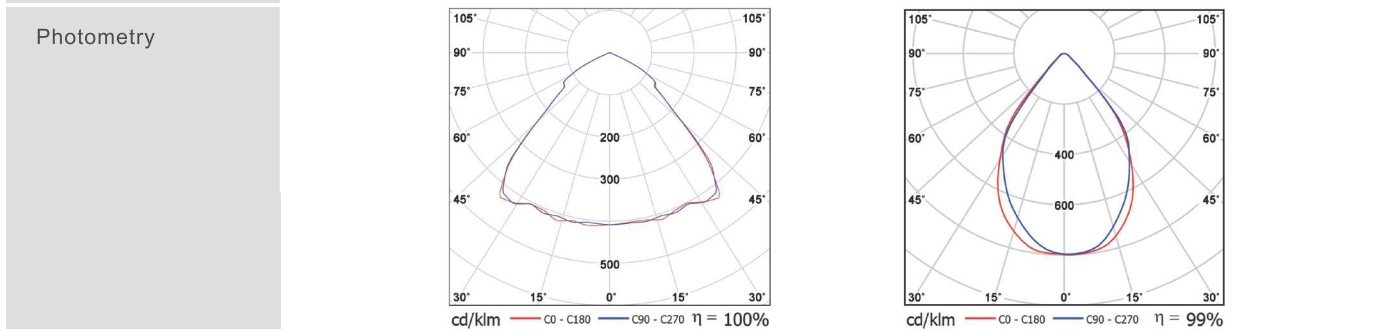

### Applications

Warehouse

Industrial

Transport

Factory

  
**UNIQUE LIGHTS**  
PROFESSIONALS IN LED LIGHTING

 **DELTA**  
Smarter. Greener. Together.

	HBDB85H00E	HBDBD5H00E	HBDBJ5H00E	HBDBG5H00E	HBDBH5H00E	HBDBL5x00E
Type of Product	Industrial Application					
Lumen Output (lm)	12000	18100	24000	24000	26000	24000/30000
Input Voltage (V)	AC 220 / 240 V					
Power (W)	85	125	190	150	170	200
Efficacy (lm/W)	141	145	125	160	152	125/152
CRI (Ra)	80					
CCT (K)	5000 (Other CCT Available: 3000K, 4000K)					
Power Factor	>0.90					
Operating Temp (°C)	-40° C / +55° C		-40° C / +60° C		-40° C / +55° C	
Optics	100°	100°	100°	100°	100°	70°/100°
Lifetime	100.000 hr / L 70					
Warranty	5 Years					
Mounting	Hook / Wall Mount / Y-cable					
Accessories	U-Bracket / Y-cable / Reflector					
Weight (kg)	8.5					