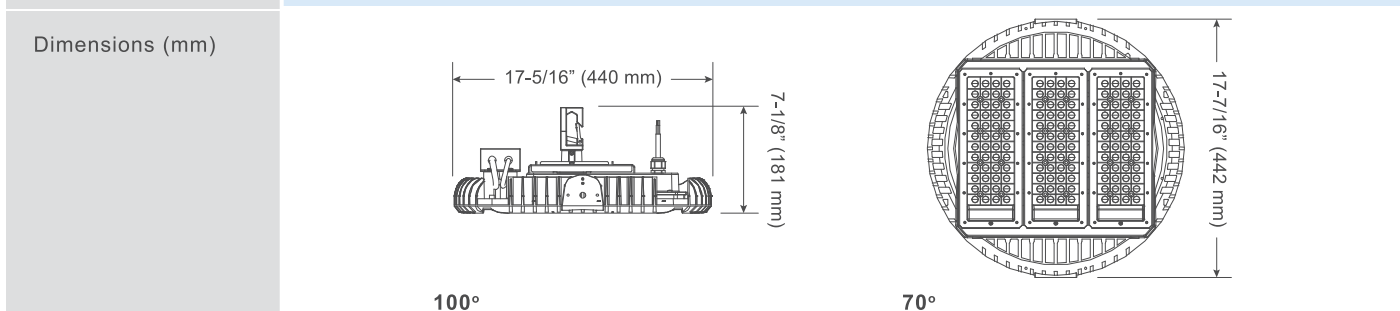

### Applications

Warehouse

Industrial

Transport

Factory

  
**UNIQUE LIGHTS**  
PROFESSIONALS IN LED LIGHTING

 **DELTA**  
Smarter. Greener. Together.

	HBDB85H00E	HBDBD5H00E	HBDBJ5H00E	HBDBG5H00E	HBDBH5H00E	HBDBL5x00E
Type of Product	Industrial Application					
Lumen Output (lm)	12000	18100	24000	24000	26000	24000/30000
Input Voltage (V)	AC 220 / 240 V					
Power (W)	85	125	190	150	170	200
Efficacy (lm/W)	141	145	125	160	152	125/152
CRI (Ra)	80					
CCT (K)	5000 (Other CCT Available: 3000K, 4000K)					
Power Factor	>0.90					
Operating Temp (°C)	-40° C / +55° C		-40° C / +60° C		-40° C / +55° C	
Optics	100°	100°	100°	100°	100°	70°/100°
Lifetime	100.000 hr / L 70					
Warranty	5 Years					
Mounting	Hook / Wall Mount / Y-cable					
Accessories	U-Bracket / Y-cable / Reflector					
Weight (kg)	8.5					